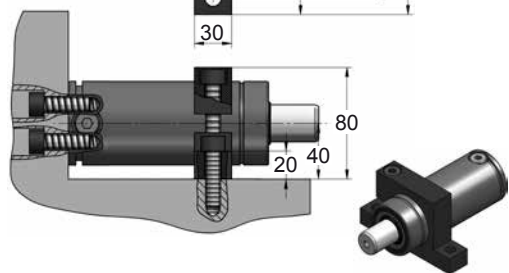

FD 750 V1 MOUNTS

Low Profile

C05-050

C20-050

D02-050

D67-050

SEAL
KIT S-XXXXXXX

CARTRIDGE
KIT C-XXXXXXX