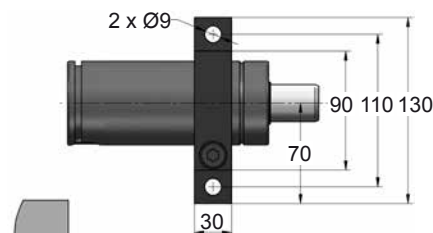

FD 750 V1 MOUNTS

Low Profile

C05-050

C20-050

D02-050

D67-050

SEAL
KIT S-XXXXXXX

CARTRIDGE
KIT C-XXXXXXX