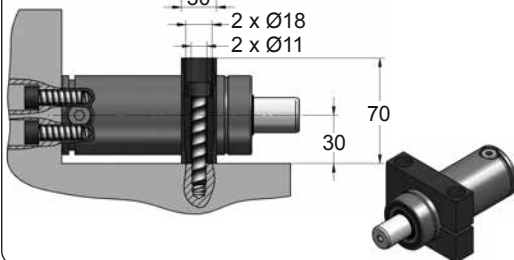

FD 750 V1 MOUNTS

Low Profile

C05-050

C20-050

D02-050

D67-050

SEAL
KIT S-XXXXXXX

CARTRIDGE
KIT C-XXXXXXX