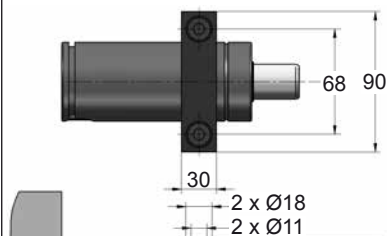

FD 750 V1 MOUNTS

Low Profile

C05-050

C20-050

D02-050

D67-050

SEAL
KIT S-XXXXXXX

CARTRIDGE
KIT C-XXXXXXX