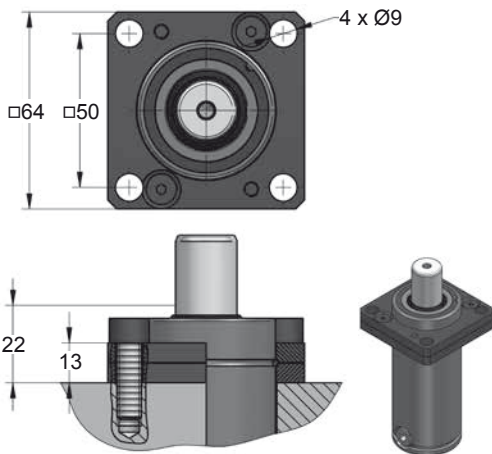

A34-045

CODE	KZ 750 050 V1	KIT S-XXXXXXX KIT C-XXXXXXX	A14-045	18 CG 1-Q
ENG ORDER	GAS SPRING	REPAIR KIT	FLANGE	CHARGING ADAPTER
DEU BESTELLUNG	GASDRUCKFEDER	ERSATZTEILSATZ	FLANSCHEN	LADEADAPTER
FRA COMMANDE	RESSORT À GAZ	KIT DE RÉPARATION	BRIDE	RACCORD DE CHARGE
ITA ORDINE	CILINDRO AD AZOTO	KIT DI MANUTENZIONE	FLANGE	ADATTATORE DI CARICO
ESP PEDIDO	RESORTE DE GAS	KIT DE REPARACION	BRIDA	ADAPTADOR DE CARGA
POR PEDIDO	CILINDRO DE GÁS	KIT DE MANUTENÇÃO	FLANGE	ADAPTADOR DE CARGA