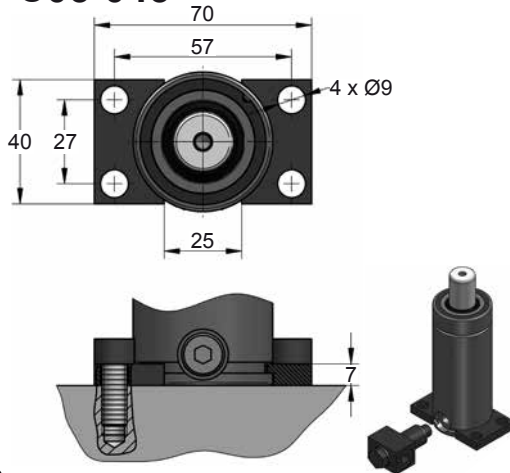

KZ 750 V1 MOUNTS

Compact Height

B36-045

B41-045

C05-045

C20-045

CODE	KZ 750 050 V1	KIT S-XXXXXXX KIT C-XXXXXXX	B36-045	18 CG 1-Q
ENG ORDER	GAS SPRING	REPAIR KIT	FLANGE	CHARGING ADAPTER
DEU BESTELLUNG	GASDRUCKFEDER	ERSATZTEILSATZ	FLANSCHEN	LADEADAPTER
FRA COMMANDE	RESSORT À GAZ	KIT DE RÉPARATION	BRIDE	RACCORD DE CHARGE
ITA ORDINE	CILINDRO AD AZOTO	KIT DI MANUTENZIONE	FLANGE	ADATTATORE DI CARICO
ESP PEDIDO	RESORTE DE GAS	KIT DE REPARACION	BRIDA	ADAPTADOR DE CARGA
POR PEDIDO	CILINDRO DE GÁS	KIT DE MANUTENÇÃO	FLANGE	ADAPTADOR DE CARGA