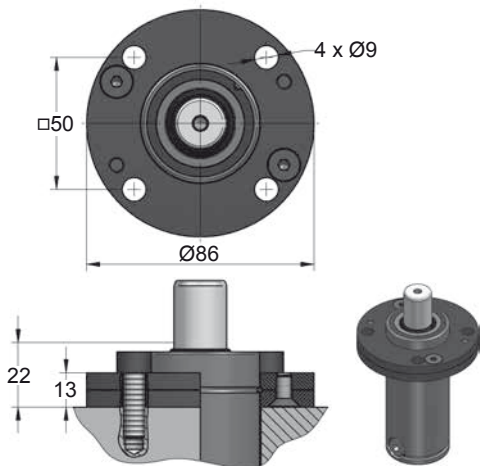

KZ 750 V1 MOUNTS

Compact Height

MODEL	X	CW 750 KZ 750	AS 700	CK 750 FD 500	CM 600 CD 700	APF 500	CPH 1250	X
SERIES	MINI	COMPACT HEIGHT	THREADED	LOW PROFILE	HEAVY DUTY	ISO	HEAVY LOAD	POWER COMPACT STROKE

A14-045