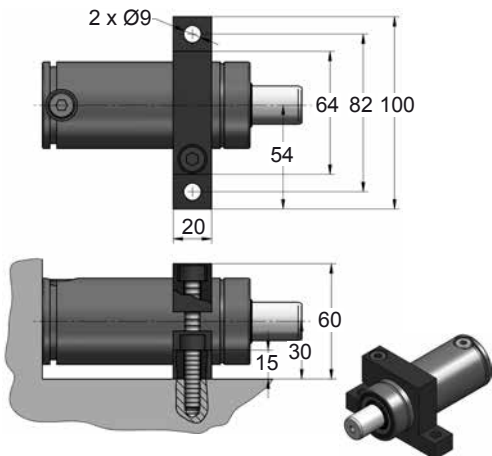

KZ 750 V1 MOUNTS

Compact Height

D02-045