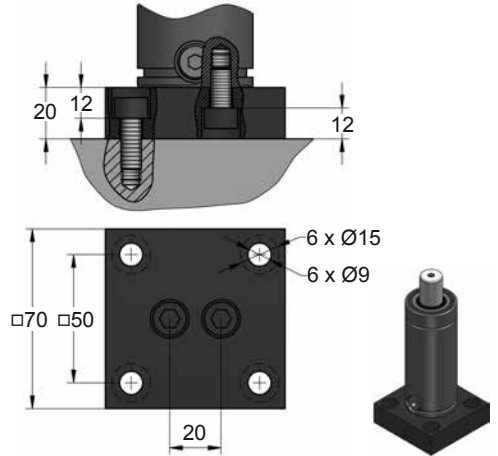

KZ 750 V1 MOUNTS

Compact Height

B36-045

B41-045

C05-045

C20-045

CODE	KZ 750 050 V1	KIT S-XXXXXXX KIT C-XXXXXXX	B36-045	18 CG 1-Q
ENG ORDER	GAS SPRING	REPAIR KIT	FLANGE	CHARGING ADAPTER
DEU BESTELLUNG	GASDRUCKFEDER	ERSATZTEILSATZ	FLANSCHEN	LADEADAPTER
FRA COMMANDE	RESSORT À GAZ	KIT DE RÉPARATION	BRIDE	RACCORD DE CHARGE
ITA ORDINE	CILINDRO AD AZOTO	KIT DI MANUTENZIONE	FLANGE	ADATTATORE DI CARICO
ESP PEDIDO	RESORTE DE GAS	KIT DE REPARACION	BRIDA	ADAPTADOR DE CARGA
POR PEDIDO	CILINDRO DE GÁS	KIT DE MANUTENÇÃO	FLANGE	ADAPTADOR DE CARGA