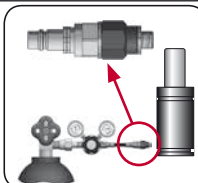

A34-045

CODE	KZ 750 050 V1	KIT S-XXXXXXX KIT C-XXXXXXX	A14-045	18 CG 1-Q
ENG ORDER	GAS SPRING	REPAIR KIT	FLANGE	CHARGING ADAPTER
DEU BESTELLUNG	GASDRUCKFEDER	ERSATZTEILSATZ	FLANSCHEN	LADEADAPTER
FRA COMMANDE	RESSORT À GAZ	KIT DE RÉPARATION	BRIDE	RACCORD DE CHARGE
ITA ORDINE	CILINDRO AD AZOTO	KIT DI MANUTENZIONE	FLANGE	ADATTATORE DI CARICO
ESP PEDIDO	RESORTE DE GAS	KIT DE REPARACION	BRIDA	ADAPTADOR DE CARGA
POR PEDIDO	CILINDRO DE GÁS	KIT DE MANUTENÇÃO	FLANGE	ADAPTADOR DE CARGA