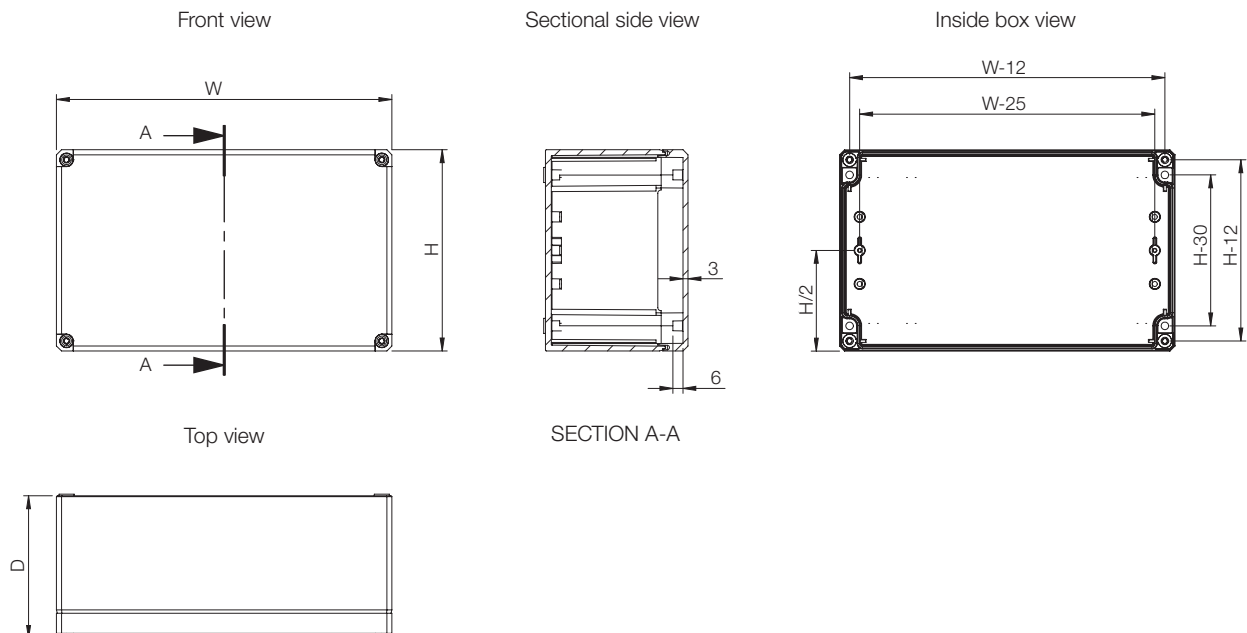

IP 66,67 | IK 08

Box dimension				
H	W	D	Inner depth (mm)	Item no.
53	55	36	27.5	DPCP050504GE
53	65	36	25	DPCP050704GE
80	82	56	42	DPCP080806GE
80	82	86	72	DPCP080809GE
80	120	56	42	DPCP081206GE
80	120	86	72	DPCP081209GE
80	160	56	42	DPCP081606GE
80	160	86	72	DPCP081609GE
120	122	56	42	DPCP121206GE
120	122	86	72	DPCP121209GE
120	160	91	77.5	DPCP121609GE
120	200	86	72	DPCP122009GE
150	200	76	62	DPCP152008GE
160	240	91	77.5	DPCP162409GE
160	240	121	107.5	DPCP162412GE
230	300	86	72.5	DPCP233009GE
230	300	111	97.5	DPCP233011GE

Note: Terminal box with transparent cover fitted can be ordered by replacing GE with TE in the item number.

Dimensional drawing | DPCP