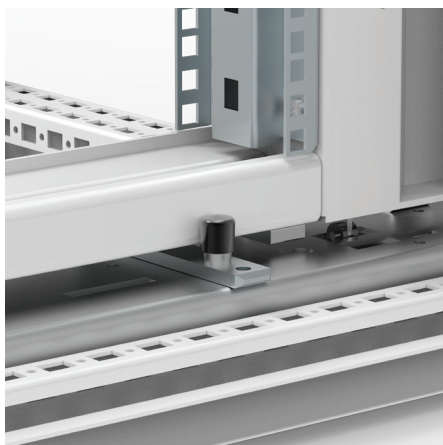

ESFT

Transport bracket for swing frame

Description: To block swing frame in a closed position during transportation.

Pack quantity: 1 piece with mounting accessories.

Description	Item no.
Swing frame stopper	ESFT01