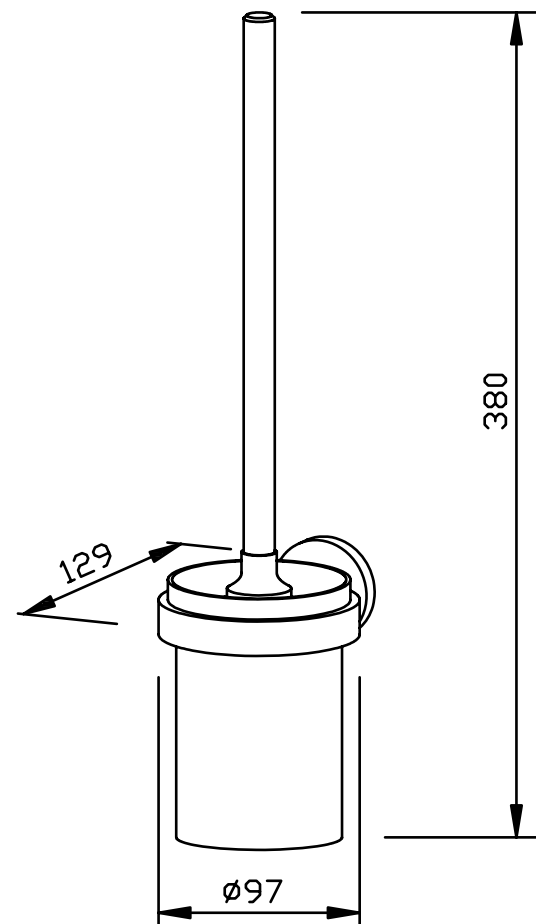

TOILET BRUSH SET AC261

97 x 380 x 129 mm

- Toilet brush set in solid, germ-reducing and easy-care stainless steel (AISI 303), satin finished.
Further available surfaces: see below.
- Concealed anti-theft two-point rosette wall mounting.
- Brush head replaceable.
- Cup removable. Internal stop bolt for optimum brush-position.
- Holder diameter 16 mm
Cup inner diameter 84 mm
Cup height 130 mm
- Mounting with two screws.
- Delivery includes fixing material.
- Weight, including single package: 1.4 kg

Suggested text for specifications:

Toilet brush set in solid stainless steel (AISI 303), satin finished, for surface mounting. Concealed anti-theft two-point rosette wall mounting. Brush head replaceable, cup removable with internal stop bolt for optimum brush-position. Delivery includes fixing material.

Dimensions: 97 x 380 x 129 mm

Article No. AC261

Available surfaces	ID No.
satin finished (standard)	700 261
highly polished	731 261

Ernst Wagner GmbH & Co. KG

Ernst-Abbe-Straße 21 · D-72770 Reutlingen · Tel.: +49712151539-0 · Fax: -20
info@wagner-ewar.de · www.wagner-ewar.de