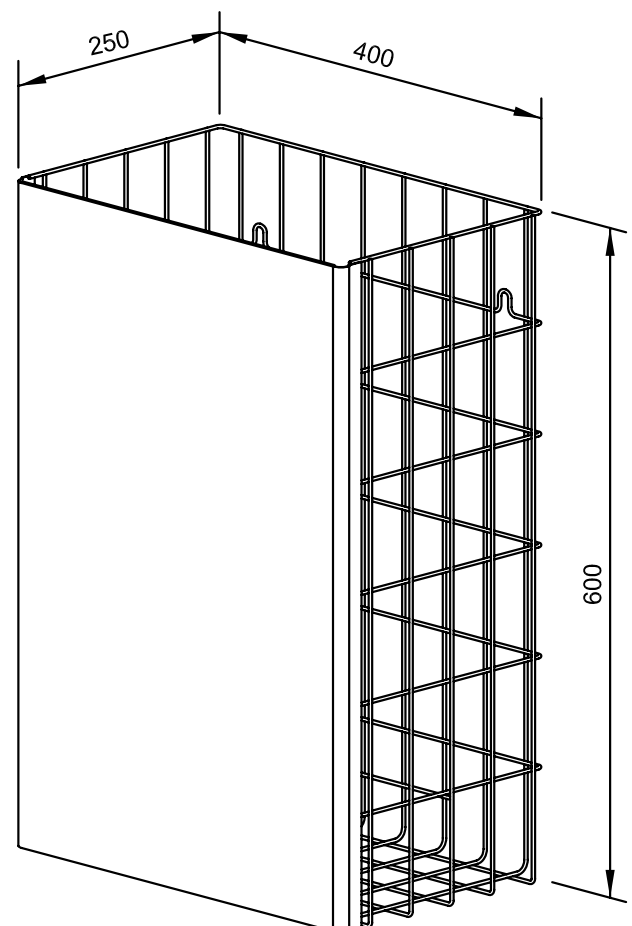

400 x 600 x 250 mm

Capacity approx. 60 l

- Waste basket in robust, germ-reducing and easy-care stainless steel (AISI 304).
- 2.5 mm and 4 mm thick lattice work. Fastening eyes in second row for invisible wall mounting.
- Front panel in stainless steel sheet metal with rounded vertical corners, satin finished and brushed. Further available surfaces: see below.
- Equipped with removable fabric stand bag in polypropylene, washable. Capacity approx. 60 l.
- Fabric stand bag replaces garbage bag.
- Mounting: With two screws.
- Delivery includes fixing material.
- Weight, including single package: 2.9 kg

Suggested text for specifications:

Waste basket in stainless steel (AISI 304) for surface mounting or floor installation. 2.5 mm and 4 mm thick lattice work. Fastening eyes in second row for invisible wall mounting. Front panel in stainless steel sheet metal with rounded vertical corners, satin finished and brushed. Equipped with removable fabric stand bag in polypropylene, washable. Capacity approx. 60 l. Delivery includes fixing material.

Dimensions: 400 x 600 x 250 mm

Article No. PP151

Available surfaces	ID No.
satin finished (standard)	727 670
highly polished	731 670
(coloured) plastic powder-coating	728 670