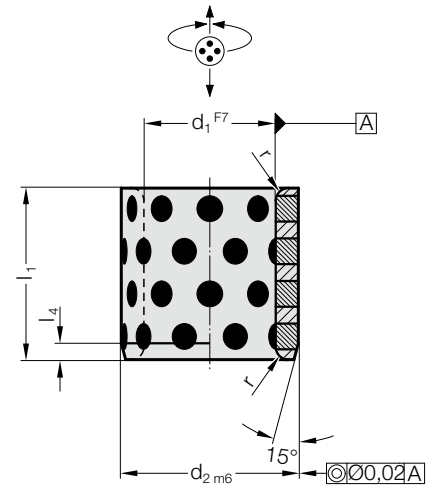

GUIDE BUSH, BRONZE WITH SOLID LUBRICANT

2052.70.

Material:

Bronze with solid lubricant, oilless lubricating

Note:

Bushes can be used with radial or axial motion.

☞ Matching guide combinations, see selection matrix at the beginning of chapter D.

☞ Assembly guide lines / Dimensional requirements and tolerances at the end of chapter D.

Attention:

Note that press fitment reduces inside bush diameter.

2052.70. Guide bush, Bronze with solid lubricant

Ordering Code (example):

Guide bush, Bronze with solid lubricant	=2052.70.
Diameter of conduit d ₁	40 mm = 040.
Outer diameter d ₂	55 mm = 055.
Installation length l ₁	25 mm = 025
Order No	=2052.70. 040. 055.025

Ordering Code (example):

Guide bush, Bronze with solid lubricant	=	2052.70.
Diameter of conduit d ₁	40 mm =	040.
Outer diameter d ₂	55 mm =	055.
Installation length l ₁	25 mm =	025
Order No	=	2052.70. 040. 055. 025