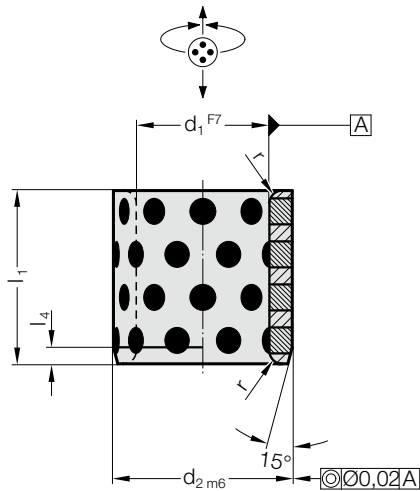

GUIDE BUSH, BRONZE WITH SOLID LUBRICANT

2052.70.

Material:

Bronze with solid lubricant, oilless lubricating

Note:

Bushes can be used with radial or axial motion.

☞ Matching guide combinations, see selection matrix at the beginning of chapter D.

☞ Assembly guide lines / Dimensional requirements and tolerances at the end of chapter D.

Attention:

Note that press fitment reduces inside bush diameter.

2052.70. Guide bush, Bronze with solid lubricant

d₁	45	45	45	50	50	50	55	60	60	63	65	70	70	75	75	80	80	85	90	100	110	120	125	130	140	150	160
d₂	56	55	60	60	62	65	70	74	75	75	80	85	90	90	95	96	100	100	110	120	130	140	145	150	160	170	180
r	1.5	1.5	1.5	1.5	1.5	1.5	2	2	2	2	2	2	2	2	2	2	2	2	2	2	2	2	2	2	2	2	2
l₄	4	4	4	4	4	4	4	4	4	4	4	4	4	4	4	4	4	4	4	4	4	4	4	4	4	4	4
l₁																											
30	•	•	•	•	•	•		•	•																		
35	•	•	•	•	•	•		•	•			•															
40	•	•	•	•	•	•		•	•			•					•	•									
50	•	•	•	•	•	•		•	•			•	•				•	•									
60	•	•	•	•	•	•		•	•			•	•	•	•	•	•	•			•	•					
70			•	•	•	•		•	•			•	•	•	•	•	•	•			•	•					
80			•	•	•	•		•	•			•	•	•	•	•	•	•		•	•			•			
95			•																								
100						•			•			•	•	•	•	•	•	•		•	•	•	•	•	•	•	•
120											•					•	•	•		•	•	•	•	•	•	•	•
130																									•		
140																	•								•		
150																										•	•

Ordering Code (example):

Guide bush, Bronze with solid lubricant	=	2052.70.
Diameter of conduit d₁	40 mm =	040.
Outer diameter d₂	55 mm =	055.
Installation length l₁	25 mm =	025
Order No	=	2052.70. 040. 055. 025