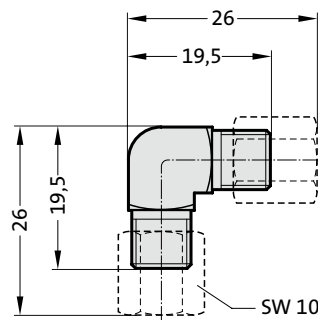

GAS SPRING ACCESSORIES

CONNECTOR SYSTEM 24° CONE MICRO

2480.00.28.25

Adapter, GE-24° cone micro
hose – hose

2480.00.28.26

Adapter, W-24° cone micro
hose – hose

2480.00.28.27

Adapter, T-24° cone micro
hose – hose

2480.00.28.28

Adapter, K-24° cone micro
hose – hose

2480.00.28.34

Distributor block M6, 4 ports