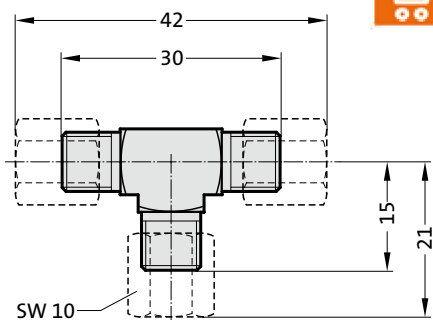

GAS SPRING ACCESSORIES

CONNECTOR SYSTEM 24° CONE MICRO

2480.00.28.25

Adapter, GE-24° cone micro
hose – hose

2480.00.28.26

Adapter, W-24° cone micro
hose – hose

2480.00.28.27

Adapter, T-24° cone micro
hose – hose

2480.00.28.28

Adapter, K-24° cone micro
hose – hose

2480.00.28.34

Distributor block M6, 4 ports