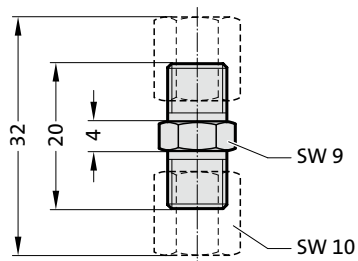

GAS SPRING ACCESSORIES

CONNECTOR SYSTEM 24° CONE MICRO

2480.00.28.25

Adapter, GE-24° cone micro
hose – hose

2480.00.28.26

Adapter, W-24° cone micro
hose – hose

2480.00.28.27

Adapter, T-24° cone micro
hose – hose

2480.00.28.28

Adapter, K-24° cone micro
hose – hose

2480.00.28.34

Distributor block M6, 4 ports