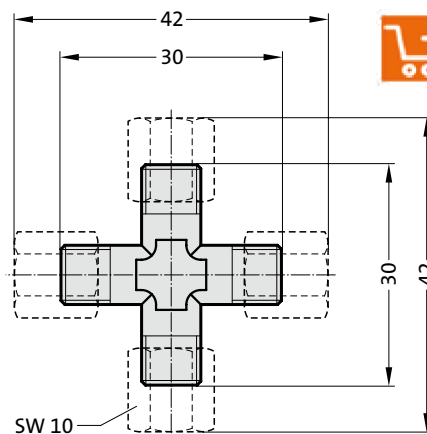

GAS SPRING ACCESSORIES

CONNECTOR SYSTEM 24° CONE MICRO

2480.00.28.25

Adapter, GE-24° cone micro
hose – hose

2480.00.28.26

Adapter, W-24° cone micro
hose – hose

2480.00.28.27

Adapter, T-24° cone micro
hose – hose

2480.00.28.28

Adapter, K-24° cone micro
hose – hose

2480.00.28.34

Distributor block M6, 4 ports