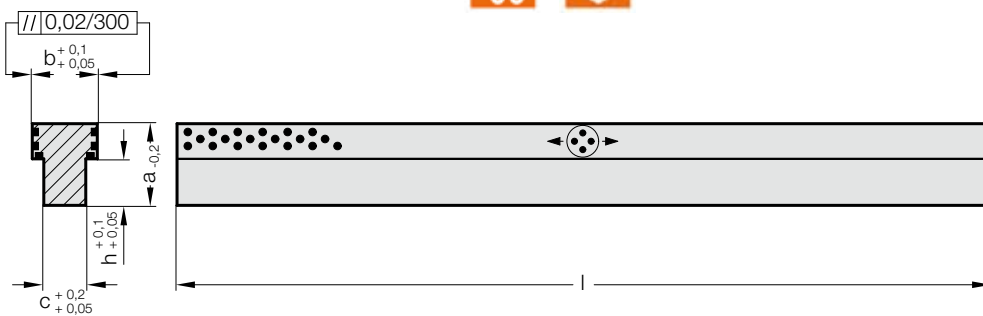

T-GUIDE BAR, BRONZE WITH SOLID LUBRICANT

2964.77.

2964.77. T-Guide bar, Bronze with solid lubricant

Order No	a	b	c	h	l
2964.77.012.018.0350	12	18	8	5	350
2964.77.025.022.0350	25	22	12	15	350
2964.77.035.028.0350	35	28	18	20	350

Material:

Bronze with solid lubricant, oilless lubricating

2964.78.

2964.78. T-Guide bar, Bronze with solid lubricant

Order No	a	b	c	h	l
2964.78.012.018.0350	12	18	8	5	350
2964.78.025.022.0350	25	22	12	15	350
2964.78.035.028.0350	35	28	18	20	350