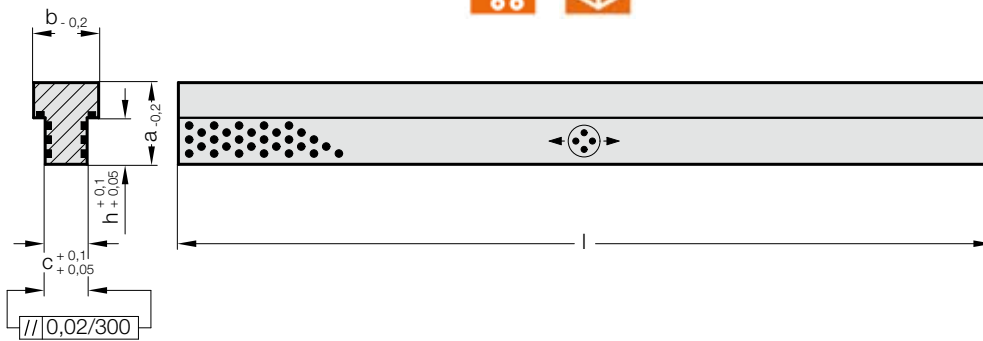

T-GUIDE BAR, BRONZE WITH SOLID LUBRICANT

2964.77.

2964.77. T-Guide bar, Bronze with solid lubricant

Order No	a	b	c	h	l
2964.77.012.018.0350	12	18	8	5	350
2964.77.025.022.0350	25	22	12	15	350
2964.77.035.028.0350	35	28	18	20	350

Material:

Bronze with solid lubricant, oilless lubricating

2964.78.

2964.78. T-Guide bar, Bronze with solid lubricant

Order No	a	b	c	h	l
2964.78.012.018.0350	12	18	8	5	350
2964.78.025.022.0350	25	22	12	15	350
2964.78.035.028.0350	35	28	18	20	350