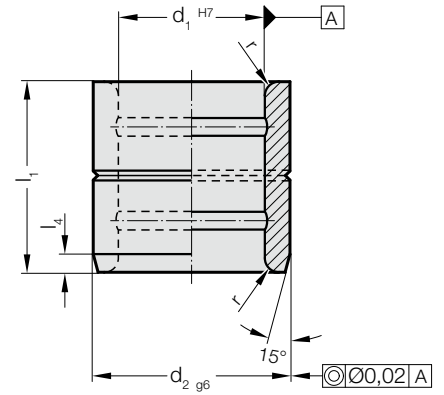

GUIDE BUSH, BRONZE

3120.71.

Material:

Bronze

Note:

Bushes can be used with radial or axial motion.

Assembly guide lines / Dimensional requirements and tolerances at the end of chapter D.

Fixing:

Connecting with adhesive or if needed secure with threaded pin or flat mushroom head screw 2192.61.

3120.71. Guide bush, Bronze

d ₁	8	10	10	12	13	14	15	16	18	20	20	20	24	25	25	25	28	30	30	30	31.5	32	35	35	38	40	40
d ₂	12	14	15	18	19	20	21	22	24	26	28	30	32	32	33	35	38	38	40	42	40	42	44	45	48	50	55
r	0.5	0.5	0.5	0.5	0.5	0.5	0.75	0.75	0.75	0.75	0.75	0.75	0.75	0.75	0.75	0.75	0.75	0.75	0.75	0.75	0.75	0.75	0.75	0.75	1.5	1.5	1.5
l ₄	2	2	2	2	2	2	2	2	2	4	4	4	4	4	4	4	4	4	4	4	4	4	4	4	4	4	4
l ₁																											
8	●	●																									
10	●	●	●	●	●	●	●	●																			
12	●	●		●	●	●	●	●																			
15	●	●		●	●	●	●	●	●																		
16				●	●	●	●	●	●	●	●	●	●	●	●	●											
20		●		●	●	●	●	●	●	●	●	●	●	●	●	●	●	●	●	●	●	●	●	●	●	●	●
25				●	●	●	●	●	●	●	●	●	●	●	●	●	●	●	●	●	●	●	●	●	●	●	●
30				●	●	●	●	●	●	●	●	●	●	●	●	●	●	●	●	●	●	●	●	●	●	●	●
35																											
37																											
40																											
47																											
50																											
60																											
70																											
77																											
80																											

Ordering Code (example):

Guide bush, Bronze	=3120.71.
Diameter of conduit d ₁	40 mm = 040.
Outer diameter d ₂	55 mm = 055.
Installation length l ₁	25 mm = 025
Order No	=3120.71. 040. 055. 025

GUIDE BUSH, BRONZE

Ordering Code (example):

Guide bush, Bronze	=3120.71.
Diameter of conduit d ₁ 40 mm	= 040.
Outer diameter d ₂ 55 mm	= 055.
Installation length l ₁ 25 mm	= 025
Order No	=3120.71. 040. 055.025