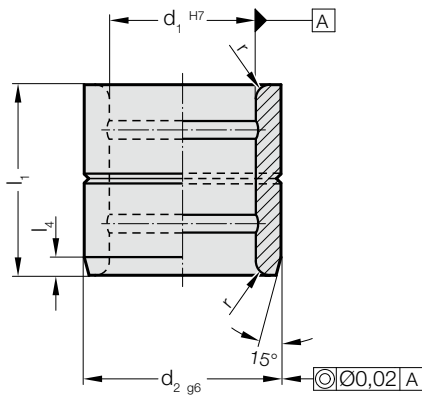

GUIDE BUSH, BRONZE

3120.71.

Material:

Bronze

Note:

Bushes can be used with radial or axial motion.

Assembly guide lines / Dimensional requirements and tolerances at the end of chapter D.

Fixing:

Connecting with adhesive or if needed secure with threaded pin or flat mushroom head screw 2192.61.

3120.71. Guide bush, Bronze

d₁	45	45	45	50	50	50	55	60	60	63	65	70	70	75	75	80	80	85	90	100	110	120	125	130	140	150	160
d₂	55	56	60	60	62	65	70	74	75	75	80	85	90	90	95	96	100	100	110	120	130	140	145	150	160	170	180
r	1.5	1.5	1.5	1.5	1.5	1.5	2	2	2	2	2	2	2	2	2	2	2	2	2	2	2	2	2	2	2	2	2
l₄	4	4	4	4	4	4	4	4	4	4	4	4	4	4	4	4	4	4	4	4	4	4	4	4	4	4	4
l₁																											
30	•	•	•	•	•	•		•	•																		
35	•	•	•	•	•	•		•	•			•															
40	•	•	•	•	•	•	•	•	•			•					•	•									
50	•	•	•	•	•	•	•	•	•			•		•			•	•									
60	•	•	•	•	•	•	•	•	•	•	•	•	•	•	•	•	•	•		•	•						
70			•	•	•	•	•	•	•	•	•	•	•	•	•	•	•	•		•	•						
80			•	•	•	•	•	•	•	•	•	•	•	•	•	•	•	•	•	•	•	•					
95				•																							
100					•				•				•		•	•	•	•		•	•	•	•	•	•	•	•
120											•						•	•		•	•	•	•	•	•		
130																									•		
140																		•			•	•			•		
150																										•	•

Ordering Code (example):

Guide bush, Bronze	=3120.71.
Diameter of conduit d₁ 40 mm	= 040.
Outer diameter d₂ 55 mm	= 055.
Installation length l₁ 25 mm	= 025
Order No	=3120.71. 040. 055.025