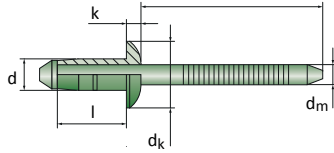

Multigrip Blind Rivet OPTO®-BULB

Series 10.691

Stainless Steel / Stainless Steel

- > Dome Head
- > open

d	l +1		No.	
6,4	13,0	1,5 - 5,5	10.691.064.130	250
	17,0	5,0 - 9,0	10.691.064.170	250
dk 13,4	dm 4,1	k 3,1	6,5mm	14000 N
				8000 N