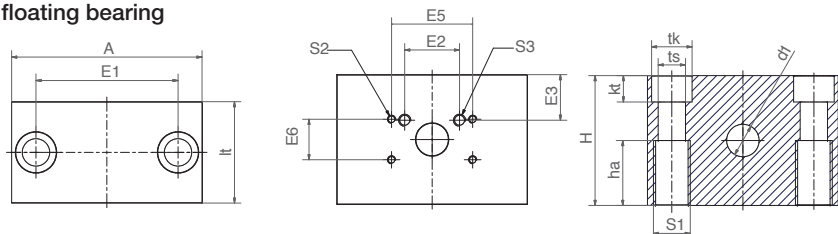

Lead screw support blocks

Order Key

SLS-10x2-LL

Accessories

► drylin® Drive Technology,
page 1203

► page 1227

i Scope of delivery: anodized support block with clamp rings and plain bearings (fixed and floating side)

fixed bearing

floating bearing

Technical Data and Dimensions [mm]

Part number	Weight [g]	max. stat. F axial [N]	S1	S2	S3
SLS-10x2-LL	115	-	M8	M4	M6
SLS-10x2-FL	88	700	M8	-	-
SLS-10x3-LL	115	-	M8	M4	M6
SLS-10x3-FL	88	700	M8	-	-
SLS-10x12-LL	115	-	M8	M4	M6
SLS-10x12-FL	88	700*	M8	-	-
SLS-10x50-LL	115	-	M8	M4	M6
SLS-10x50-FL	88	700*	M8	-	-
SLS-18x4-LL	295	-	M0	M4	M6
SLS-18x4-FL	205	1,600	M0	-	-
SLS-18x8P4-LL	295	-	M0	M4	M6
SLS-18x8P4-FL	205	1,600	M0	-	-
SLS-18x24-LL	295	-	M0	M4	M6
SLS-18x24-FL	205	1,600*	M0	-	-
SLS-18x100-LL	295	-	M0	M4	M6
SLS-18x100-FL	205	1,600*	M0	-	-
SLS-24x5-LL	725	-	M16	M4	M6
SLS-24x5-FL	525	2,500	M16	-	-

Part number	A	H	E1	E2	E3	E5	E6	lt	kt	tk	ts	d1	ha
SLS-10x2-LL	50	32	36	27	6.5	40	20	30	6.5	11	6.6	10	16
SLS-10x2-FL	50	32	36	-	-	-	-	30	6.5	11	6.6	10	16
SLS-10x3-LL	50	32	36	27	6.5	40	20	30	6.5	11	6.6	10	16
SLS-10x3-FL	50	32	36	-	-	-	-	30	6.5	11	6.6	10	16
SLS-10x12-LL	50	32	36	27	6.5	40	20	30	6.5	11	6.6	10	16
SLS-10x12-FL	50	32	36	-	-	-	-	30	6.5	11	6.6	10	16
SLS-10x50-LL	50	32	36	27	6.5	40	20	30	6.5	11	6.6	10	16
SLS-10x50-FL	50	32	36	-	-	-	-	30	6.5	11	6.6	10	16
SLS-18x4-LL**	72	46	54	27	13.5	40	20	36	8.6	15	9	18	23
SLS-18x4-FL	72	46	54	-	-	-	-	36	8.6	15	9	18	23
SLS-18x8P4-LL**	72	46	54	27	13.5	40	20	36	8.6	15	9	18	23
SLS-18x8P4-FL	72	46	54	-	-	-	-	36	8.6	15	9	18	23
SLS-18x24-LL**	72	46	54	27	13.5	40	20	36	8.6	15	9	18	23
SLS-18x24-FL***	72	46	54	-	-	-	-	36	8.6	15	9	18	23
SLS-18x100-LL**	72	46	54	27	13.5	40	20	36	8.6	15	9	18	23
SLS-18x100-FL***	72	46	54	-	-	-	-	36	8.6	15	9	18	23
SLS-24x5-LL**	94	64	70	27	22.5	40	20	50	13	20	13.5	24	32
SLS-24x5-FL	94	64	70	-	-	-	-	50	13	20	13.5	24	32