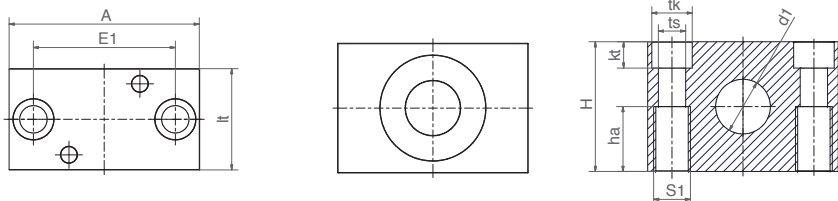

Lead screw support blocks

Order Key

SLS-10x2-LL

Accessories

► drylin® Drive Technology,
page 1203

► page 1227

i Scope of delivery: anodized support block with clamp rings and plain bearings (fixed and floating side)

fixed bearing

floating bearing

Technical Data and Dimensions [mm]

Part number	Weight [g]	max. stat. F axial [N]	S1	S2	S3
SLS-10x2-LL	115	-	M8	M4	M6
SLS-10x2-FL	88	700	M8	-	-
SLS-10x3-LL	115	-	M8	M4	M6
SLS-10x3-FL	88	700	M8	-	-
SLS-10x12-LL	115	-	M8	M4	M6
SLS-10x12-FL	88	700*	M8	-	-
SLS-10x50-LL	115	-	M8	M4	M6
SLS-10x50-FL	88	700*	M8	-	-
SLS-18x4-LL	295	-	M0	M4	M6
SLS-18x4-FL	205	1,600	M0	-	-
SLS-18x8P4-LL	295	-	M0	M4	M6
SLS-18x8P4-FL	205	1,600	M0	-	-
SLS-18x24-LL	295	-	M0	M4	M6
SLS-18x24-FL	205	1,600*	M0	-	-
SLS-18x100-LL	295	-	M0	M4	M6
SLS-18x100-FL	205	1,600*	M0	-	-
SLS-24x5-LL	725	-	M16	M4	M6
SLS-24x5-FL	525	2,500	M16	-	-

Part number	A	H	E1	E2	E3	E5	E6	lt	kt	tk	ts	d1	ha
SLS-10x2-LL	50	32	36	27	6.5	40	20	30	6.5	11	6.6	10	16
SLS-10x2-FL	50	32	36	-	-	-	-	30	6.5	11	6.6	10	16
SLS-10x3-LL	50	32	36	27	6.5	40	20	30	6.5	11	6.6	10	16
SLS-10x3-FL	50	32	36	-	-	-	-	30	6.5	11	6.6	10	16
SLS-10x12-LL	50	32	36	27	6.5	40	20	30	6.5	11	6.6	10	16
SLS-10x12-FL	50	32	36	-	-	-	-	30	6.5	11	6.6	10	16
SLS-10x50-LL	50	32	36	27	6.5	40	20	30	6.5	11	6.6	10	16
SLS-10x50-FL	50	32	36	-	-	-	-	30	6.5	11	6.6	10	16
SLS-18x4-LL**	72	46	54	27	13.5	40	20	36	8.6	15	9	18	23
SLS-18x4-FL	72	46	54	-	-	-	-	36	8.6	15	9	18	23
SLS-18x8P4-LL**	72	46	54	27	13.5	40	20	36	8.6	15	9	18	23
SLS-18x8P4-FL	72	46	54	-	-	-	-	36	8.6	15	9	18	23
SLS-18x24-LL**	72	46	54	27	13.5	40	20	36	8.6	15	9	18	23
SLS-18x24-FL***	72	46	54	-	-	-	-	36	8.6	15	9	18	23
SLS-18x100-LL**	72	46	54	27	13.5	40	20	36	8.6	15	9	18	23
SLS-18x100-FL***	72	46	54	-	-	-	-	36	8.6	15	9	18	23
SLS-24x5-LL**	94	64	70	27	22.5	40	20	50	13	20	13.5	24	32
SLS-24x5-FL	94	64	70	-	-	-	-	50	13	20	13.5	24	32