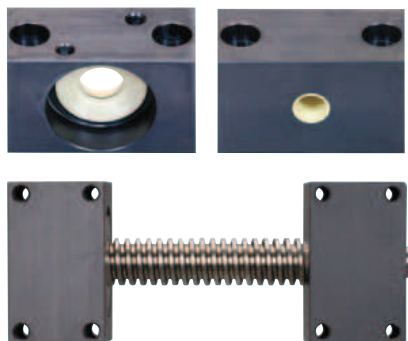

Lead screw support blocks

Order Key

SLS-10x2-LL

Accessories

► drylin® Drive Technology,
page 1203

► page 1227

i Scope of delivery: anodized support block with clamp rings and plain bearings (fixed and floating side)

fixed bearing

floating bearing

Technical Data and Dimensions [mm]

Part number	Weight [g]	max. stat. F axial [N]	S1	S2	S3
SLS-10x2-LL	115	-	M8	M4	M6
SLS-10x2-FL	88	700	M8	-	-
SLS-10x3-LL	115	-	M8	M4	M6
SLS-10x3-FL	88	700	M8	-	-
SLS-10x12-LL	115	-	M8	M4	M6
SLS-10x12-FL	88	700*	M8	-	-
SLS-10x50-LL	115	-	M8	M4	M6
SLS-10x50-FL	88	700*	M8	-	-
SLS-18x4-LL	295	-	M0	M4	M6
SLS-18x4-FL	205	1,600	M0	-	-
SLS-18x8P4-LL	295	-	M0	M4	M6
SLS-18x8P4-FL	205	1,600	M0	-	-
SLS-18x24-LL	295	-	M0	M4	M6
SLS-18x24-FL	205	1,600*	M0	-	-
SLS-18x100-LL	295	-	M0	M4	M6
SLS-18x100-FL	205	1,600*	M0	-	-
SLS-24x5-LL	725	-	M16	M4	M6
SLS-24x5-FL	525	2,500	M16	-	-

Part number	A	H	E1	E2	E3	E5	E6	lt	kt	tk	ts	d1	ha
SLS-10x2-LL	50	32	36	27	6.5	40	20	30	6.5	11	6.6	10	16
SLS-10x2-FL	50	32	36	-	-	-	-	30	6.5	11	6.6	10	16
SLS-10x3-LL	50	32	36	27	6.5	40	20	30	6.5	11	6.6	10	16
SLS-10x3-FL	50	32	36	-	-	-	-	30	6.5	11	6.6	10	16
SLS-10x12-LL	50	32	36	27	6.5	40	20	30	6.5	11	6.6	10	16
SLS-10x12-FL	50	32	36	-	-	-	-	30	6.5	11	6.6	10	16
SLS-10x50-LL	50	32	36	27	6.5	40	20	30	6.5	11	6.6	10	16
SLS-10x50-FL	50	32	36	-	-	-	-	30	6.5	11	6.6	10	16
SLS-18x4-LL**	72	46	54	27	13.5	40	20	36	8.6	15	9	18	23
SLS-18x4-FL	72	46	54	-	-	-	-	36	8.6	15	9	18	23
SLS-18x8P4-LL**	72	46	54	27	13.5	40	20	36	8.6	15	9	18	23
SLS-18x8P4-FL	72	46	54	-	-	-	-	36	8.6	15	9	18	23
SLS-18x24-LL**	72	46	54	27	13.5	40	20	36	8.6	15	9	18	23
SLS-18x24-FL***	72	46	54	-	-	-	-	36	8.6	15	9	18	23
SLS-18x100-LL**	72	46	54	27	13.5	40	20	36	8.6	15	9	18	23
SLS-18x100-FL***	72	46	54	-	-	-	-	36	8.6	15	9	18	23
SLS-24x5-LL**	94	64	70	27	22.5	40	20	50	13	20	13.5	24	32
SLS-24x5-FL	94	64	70	-	-	-	-	50	13	20	13.5	24	32