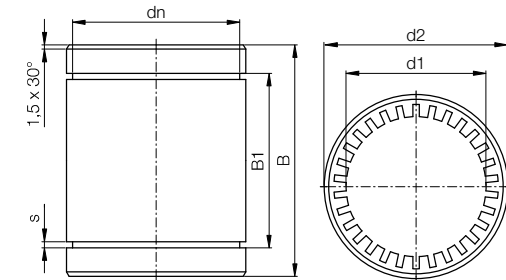

## drylin® RJ4JP – lubrication-free Japan linear bearings in new sizes

The low price, the low weight, the lack of a need for lubricants, and the very small stick-slip effect characterise the drylin® series of solid plastic bearings. With the same dimensions as ball bearings in Japan dimensions, the sizes Ø 25 and 30 round off the product range of RJ4JP plastic bearings.

### Abmessungen Dimensions [mm]

Art.-Nr. Part No.	Welle Shaft Ø	d1-Toleranz* d1 Tolerance* [mm]	F max. dyn. [N]	stat. [N]	Gewicht Weight [g]	d1	d2	B	B1	s	dn
									+0,25 +0,05		
RJ4JP-01-08	8	+ 0,04	200	800	2	8	15	24	17,5	1,10	14,3
RJ4JP-01-10	10	+ 0,04	300	1200	6	10	19	29	22,0	1,30	18,0
RJ4JP-01-12	12	+ 0,04	400	1.600	8	12	21	30	23,0	1,30	20,0
RJ4JP-01-16	16	+ 0,04	700	2.800	16	16	28	37	26,5	1,60	26,6
RJ4JP-01-20	20	+ 0,04	1.000	4.000	23	20	32	42	30,5	1,60	30,3
RJ4JP-01-25	25	+ 0,05	1.550	6.500	47	25	40	59	41,1	1,85	37,5
RJ4JP-01-30	30	+ 0,05	2.200	8.500	72	30	45	64	44,6	1,85	42,5