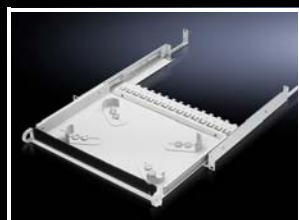

482.6 mm (19") drawer

to accommodate surplus cables

The 1 U drawer offers a convenient opportunity for storing surplus cables in an organised, compact and secure way within the 482.6 mm (19") levels.

- With brush strip at the front for cable entry
- T-head rail in the rear section for cable clamping
- Ring-shaped kink-free routing of the conductors on adjustable elements in the interior
- May be fitted between two 482.6 mm (19") levels at a distance of 435 – 750 mm
- Independent from the enclosure system
- On both L-shaped and cranked mounting angles and mounting frames

Material:

- Sheet steel

Colour:

- RAL 7035

Supply includes:

- Drawer including telescopic slides and assembly parts

Distance between levels mm	Packs of	Model No.
435 – 750	1 pc(s).	7063.200

⊕ Accessories:

- Nylon loop 7072.220/7072.230, see page 667