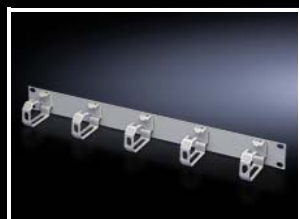

Cable management panel

with plastic rings

For horizontal management of the patch cables, with 5 cable shunting rings. Cable shunting rings supplied loose.

Material:

- Panel: Sheet steel
- Rings: Polyamide

Colour:

- RAL 7035

U	Ring size mm	Packs of	Model No.
1	70 x 44	1 pc(s).	7159.035