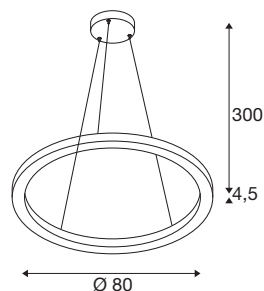

TECHNICAL DATA

Item no.:	1004763
Number of different light outlets	2
Primary nominal voltage	220-240V ~50/60Hz mA/V
Secondary power / secondary voltage	800mA
Pendant length	300 cm
Height	4.5 cm
Diameter	80 cm
Net weight	2.578 kg
Gross weight	5.253 kg
Safety class	I
Assembly	Surface
Assembly details	Ceiling
Dimmable	Yes
Dimming technology	DALI
Wattage	34 W
Lumen	1230 / 1270 lm
Colour temperature	3000/4000 Kelvin
Beam angle	130 °
Color	black
CRI	90
BIG WHITE Page	122