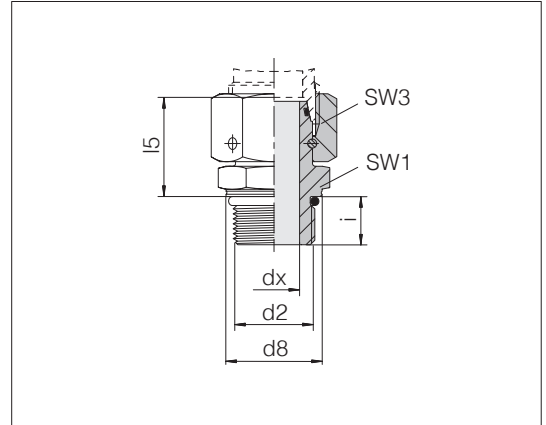

Swivel connectors

With taper and O-Ring
fit in bore type W DIN 3861/ISO 8434-1

Male thread: Metric fine thread, cylindrical
Threaded stud: ISO 6149-2/3
Sealing type: O-Ring (Form F)
Sealing material: Standard NBR

Standard O-ring material (DKO) is FKM

Series Tube OD	d2	Pressure	d8	dx	l5	SW1	SW3	i	Nm -10 %	kg/100 ca.	Order-No.	Designation
L 6	M 10 x 1	PN 500	13.8	2.5	24.5	14	14	8.5	15	3.1	7000197100	24-SWOSDS-L6-M10F ¹⁾
L 8	M 12 x 1.5	PN 500	16.8	4	26.5	17	17	11	25	4.9	1171082000	24-SWOSDS-L8-M12F ¹⁾
L 8	M 14 x 1.5	PN 500	18.8	4	26.5	19	17	11	35	5.7	1171092000	24-SWOSDS-L8-M14F
L 10	M 12 x 1.5	PN 500	16.8	6	27.5	17	19	11	25	5.4	1171112000	24-SWOSDS-L10-M12F ¹⁾
L 10	M 14 x 1.5	PN 500	18.8	6	27.5	19	19	11	35	6.2	1171102000	24-SWOSDS-L10-M14F
L 10	M 18 x 1.5	PN 400	23.8	6	28	24	19	12.5	45	8.9	1171142000	24-SWOSDS-L10-M18F
L 12	M 16 x 1.5	PN 400	21.8	8	30.5	22	22	11.5	40	9.2	1171152000	24-SWOSDS-L12-M16F ¹⁾
L 15	M 18 x 1.5	PN 400	23.8	10	31.5	24	27	12.5	45	12.1	1171202000	24-SWOSDS-L15-M18F ¹⁾
L 15	M 22 x 1.5	PN 400	26.8	10	31.5	27	27	13	60	13.9	1171212000	24-SWOSDS-L15-M22F
L 15	M 27 x 2	PN 400	31.8	10	30.5	32	27	16	100	18.7	1171222000	24-SWOSDS-L15-M27F
L 18	M 22 x 1.5	PN 400	26.8	13	31.5	27	32	13	60	16.2	1171252000	24-SWOSDS-L18-M22F ¹⁾
L 22	M 27 x 2	PN 250	31.8	17	32.5	32	36	16	100	19.6	1171332000	24-SWOSDS-L22-M27F ¹⁾
L 28	M 33 x 2	PN 250	40.8	22	35	41	41	16	160	31.4	1171382000	24-SWOSDS-L28-M33F ¹⁾
L 28	M 42 x 2	PN 250	49.8	22	38	50	41	16	210	40.6	1171392000	24-SWOSDS-L28-M42F
L 35	M 42 x 2	PN 250	49.8	28	44.5	50	50	16	210	54.6	7000197200	24-SWOSDS-L35-M42F ¹⁾
L 42	M 48 x 2	PN 250	54.8	34	49	55	60	17.5	260	91.7	7000197300	24-SWOSDS-L42-M48F ¹⁾
S 6	M 12 x 1.5	PN 800	16.8	2.5	27.5	17	17	11	35	5.2	7000197800	24-SWOSDS-S6-M12F ¹⁾
S 8	M 14 x 1.5	PN 800	18.8	4	29.5	19	19	11	40	7.0	1171582000	24-SWOSDS-S8-M14F ¹⁾
S 10	M 16 x 1.5	PN 800	21.8	6	32	22	22	12.5	55	10.0	1171632000	24-SWOSDS-S10-M16F ¹⁾
S 12	M 18 x 1.5	PN 630	23.8	8	35	24	24	14	70	12.3	7000197400	24-SWOSDS-S12-M18F ¹⁾
S 16	M 22 x 1.5	PN 630	26.8	11	39	27	30	15	100	20.7	7000197500	24-SWOSDS-S16-M22F ¹⁾
S 20	M 22 x 1.5	PN 630	26.8	12	43	27	36	15	100	25.3	1171812000	24-SWOSDS-S20-M22F
S 20	M 27 x 2	PN 420	31.8	14	43	32	36	16	170	29.5	1171832000	24-SWOSDS-S20-M27F ¹⁾
S 25	M 33 x 2	PN 420	40.8	18	48	41	46	18.5	310	53.5	1171882000	24-SWOSDS-S25-M33F ¹⁾
S 30	M 42 x 2	PN 420	49.8	23	56	50	50	19	330	79.7	7000197600	24-SWOSDS-S30-M42F ¹⁾
S 38	M 48 x 2	PN 420	54.8	30	67.5	55	60	21.5	420	115.2	7000197700	24-SWOSDS-S38-M48F ¹⁾

¹⁾ Standard size

Example for comp. :
EGEO6LM
ISO 8434-1-SWOSDS-L6xM10x1-F-St