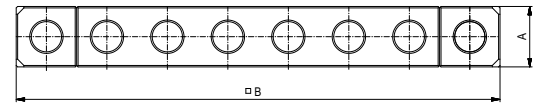

### Base plate for jack

grid AF25, including connectors

Nr.	A	B	
98221	50	400	13.050

### Base plate for jack

Nr.	A	B	C	D	E	
337271-A	50	450	40	ø20F7	21	21.500

Unmachined base plates for jacks  
or individually manufactured  
base plates on request

Other dimensions on request