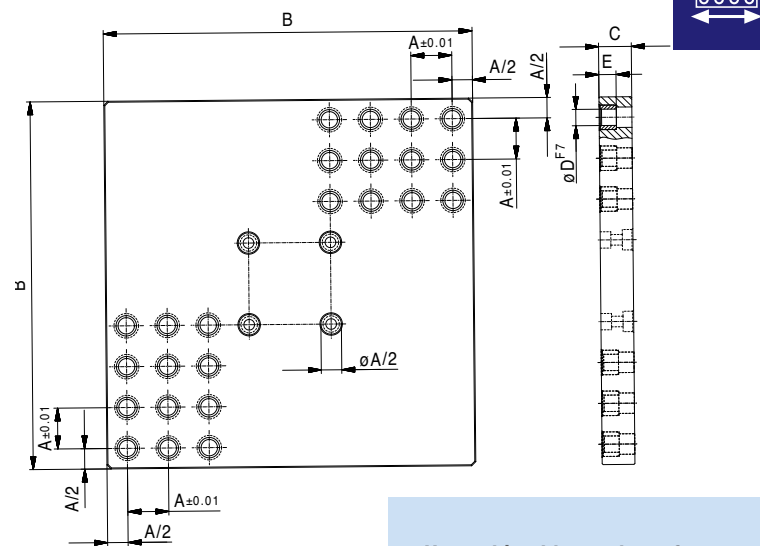

### Base plate for jack

grid AF25, including connectors

Nr.	A	B	
98221	50	400	13.050

### Base plate for jack

Nr.	A	B	C	D	E	
337271-A	50	450	40	ø20F7	21	21.500

Unmachined base plates for jacks  
or individually manufactured  
base plates on request

### Base plate for jack

with hovercraft and magnetic function, including connectors

Nr.	A	B	
281196	67	300	18.000

**ALUFIX CLASSIC** elements can be anodized in different colours. The colour natural is standard, black (-1) is available as an alternative. Other colours on request.

Other dimensions on request