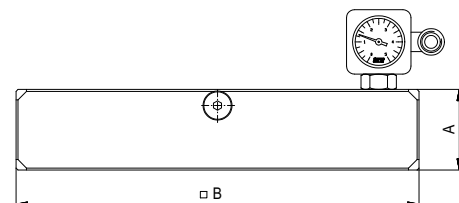

### Base plate for jack

Nr.	A	B	C	D	E	
337271-A	50	450	40	ø20F7	21	21.500

Unmachined base plates for jacks  
or individually manufactured  
base plates on request

### Base plate for jack

with hovercraft and magnetic function, including connectors

Nr.	A	B	
281196	67	300	18.000

**ALUFIX CLASSIC** elements can be anodized in different colours. The colour natural is standard, black (-1) is available as an alternative. Other colours on request.

Other dimensions on request