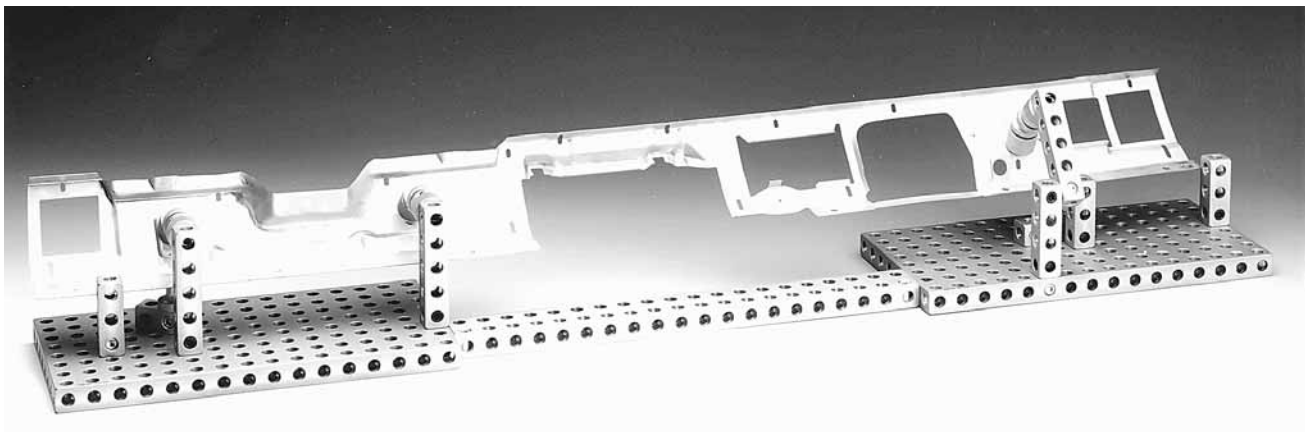

Grid (A) 25, hole diameter 12,5mm

Nr.	B	g
21378	50	204
21379	75	308
21380	100	410
21381	125	510
22965	150	610
22967	200	819
22883	250	1.025
21382	500	2.020
22634	1000	4.030

AF40 CLASSIC

Two row bar 80x80

Grid (A) 40, hole diameter 20mm

Nr.	B	g
21298	80	840
21299	120	1.257
21300	160	1.682
21301	200	2.080
20817	240	2.511
20818	280	2.900
20434	320	3.357
20435	400	4.150
21302	800	8.411

AF50 CLASSIC

Two row bar 100x100

Grid (A) 50, hole diameter 25mm

Nr.	B	g
28186	100	1.637
28187	150	2.490
28188	200	6.460
28189	250	4.095
28190	300	4.915
28191	400	6.555
28192	500	4.960
28193	1000	9.750

ALUFIX CLASSIC bars can be anodized in different colours. The colour natural is standard, black (-1) is available as an alternative. Other colours on request