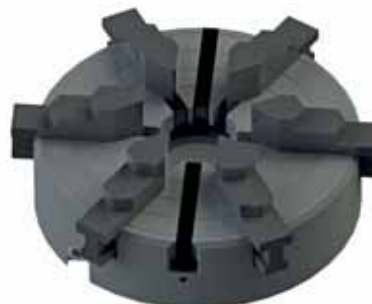

Keyless chuck

for 2,3,4,6 jaws $\varnothing 125$ anodized natural

Nr.	A	B	C	
285291	125	33	50	1300

 6 stepped standard jaws are included in supply.
Base and special jaws are available on request.
Base same as chuck $\varnothing 125$: 82125, 82135.
Suitable Center plate: No. 287192.