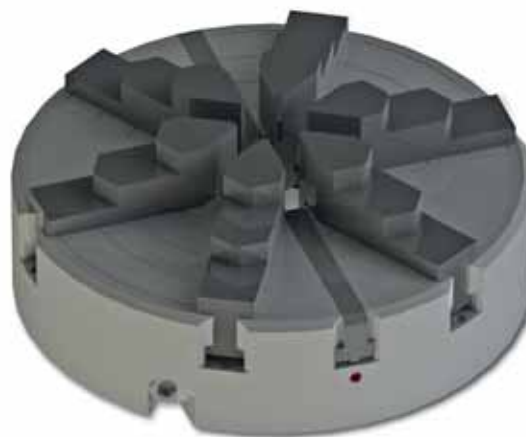

Keyless chuck

for 2,3,4,6 jaws $\varnothing 125$ anodized natural

Nr.	A	B	C	
285291	125	33	50	1300

 6 stepped standard jaws are included in supply.
Base and special jaws are available on request.
Base same as chuck $\varnothing 125$: 82125, 82135.
Suitable Center plate: No. 287192.