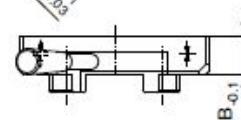

### Quick change coupling top section with hinge bores, complete

	Nr.	A (AF)	B	C	D	
	282471	25	15	M6	11	101
	282472	40	24	M10	18	415
	282473	50	30	M12	20	810
	283320	40/25	24	M6	11	415
	283330	50/25	30	M6	11	810

### Quick change coupling bottom section with hinge bores, complete

	Nr.	A (AF)	B	
	282474	25	10	75
	282475	40	16	305
	282476	50	20	550

Quick change coupling for keyless chucks is shown on page 93

Preference item:  
Articles with green diamond  $\rightarrow$   
are available ex stock!