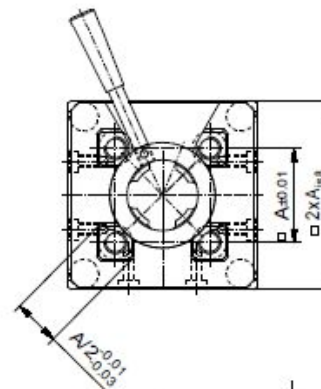

### Quick change coupling top section with hinge bores, complete

	Nr.	A (AF)	B	C	D	
	282471	25	15	M6	11	101
	282472	40	24	M10	18	415
	282473	50	30	M12	20	810
	283320	40/25	24	M6	11	415
	283330	50/25	30	M6	11	810

### Quick change coupling bottom section with hinge bores, complete

	Nr.	A (AF)	B	
	282474	25	10	75
	282475	40	16	305
	282476	50	20	550

Quick change coupling for keyless chucks is shown on page 93

Preference item:  
Articles with green diamond  $\rightarrow$   
are available ex stock!