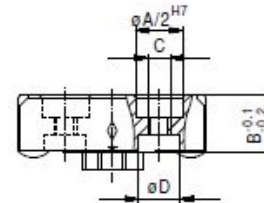

### Quick change coupling top section with hinge bores, complete

	Nr.	A (AF)	B	C	D	
	282471	25	15	M6	11	101
	282472	40	24	M10	18	415
	282473	50	30	M12	20	810
	283320	40/25	24	M6	11	415
	283330	50/25	30	M6	11	810

### Quick change coupling bottom section with hinge bores, complete

	Nr.	A (AF)	B	
	282474	25	10	75
	282475	40	16	305
	282476	50	20	550

Quick change coupling for keyless chucks is shown on page 93

Preference item:  
Articles with green diamond  $\rightarrow$   
are available ex stock!