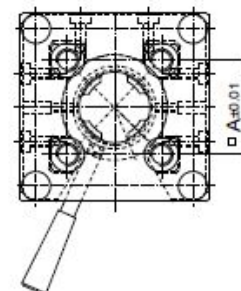

### Quick change coupling top section with hinge bores, complete

	Nr.	A (AF)	B	C	D	
	282471	25	15	M6	11	101
	282472	40	24	M10	18	415
	282473	50	30	M12	20	810
	283320	40/25	24	M6	11	415
	283330	50/25	30	M6	11	810

### Quick change coupling bottom section with hinge bores, complete

	Nr.	A (AF)	B	
	282474	25	10	75
	282475	40	16	305
	282476	50	20	550

Quick change coupling for keyless chucks is shown on page 93

Preference item:  
Articles with green diamond  $\rightarrow$   
are available ex stock!