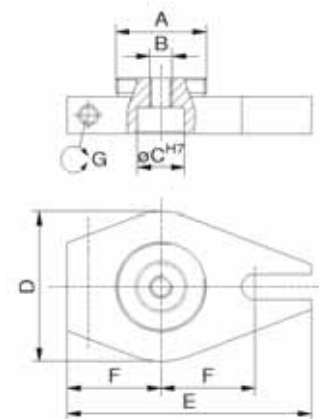

## Universal plate

for connection independant of grid

Nr.	A	B	C	D	
21670	60	8	M24x1	8,5	65
21671	75	8	M32x1	8,5	106

## Clamping plate

Nr.	A	B	C	D	E	F	
85232	100	35	10	M24x1	10,5	29,5	85

## Footplate

with pivot pin

Nr.	A	B	C	D	E	F	G	
285208	24x1	M6	12,5	40	65	25	6°	50
285209	32x1	M10	20	65	105	40	4°	131

**ALUFIX CLASSIC** elements can be anodized in different colours. The colour natural is standard, black (-1) is available as an alternative. Other colours on request.

Other dimensions on request