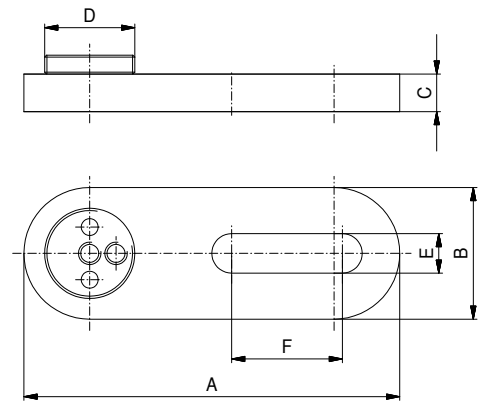

## Universal plate

for connection independant of grid

Nr.	A	B	C	D	
21670	60	8	M24x1	8,5	65
21671	75	8	M32x1	8,5	106

## Clamping plate

Nr.	A	B	C	D	E	F	
85232	100	35	10	M24x1	10,5	29,5	85

## Footplate

with pivot pin

Nr.	A	B	C	D	E	F	G	
285208	24x1	M6	12,5	40	65	25	6°	50
285209	32x1	M10	20	65	105	40	4°	131

**ALUFIX CLASSIC** elements can be anodized in different colours. The colour natural is standard, black (-1) is available as an alternative. Other colours on request.

Other dimensions on request