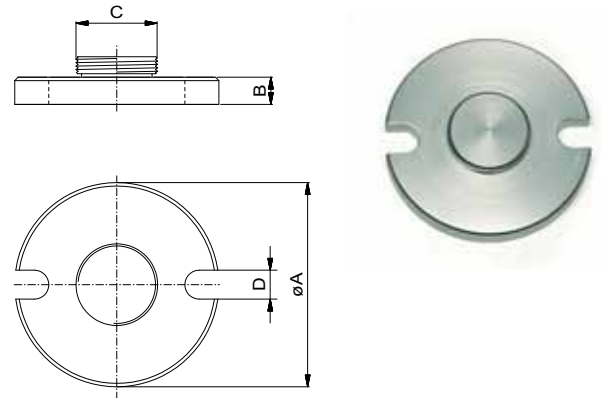

## Universal plate

for connection independant of grid

Nr.	A	B	C	D	
21670	60	8	M24x1	8,5	65
21671	75	8	M32x1	8,5	106

## Clamping plate

Nr.	A	B	C	D	E	F	
85232	100	35	10	M24x1	10,5	29,5	85

## Footplate

with pivot pin

Nr.	A	B	C	D	E	F	G	
285208	24x1	M6	12,5	40	65	25	6°	50
285209	32x1	M10	20	65	105	40	4°	131

**ALUFIX CLASSIC** elements can be anodized in different colours. The colour natural is standard, black (-1) is available as an alternative. Other colours on request.

Other dimensions on request