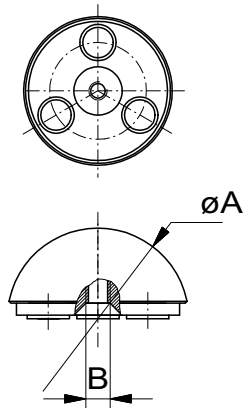

FX Adapter

magnetic, elongated, self-centering

Nr.	A	B	C	D	g
85203	36	2	9	30	30
89108	30	3	6	20	10

FX Adapter ^(DBGM)

magnetic, for slots

Nr.	A	B	C	D	E	g
281681	30	3,0	7,5	10,0	14,5	22
281682	36	4,0	8,5	12,0	16,5	36
281683	36	4,0	8,5	15,0	19,5	36
281684	36	5,0	9,5	16,0	20,5	36
281685	36	6,0	10,5	16,0	20,5	36

FX Adapter

magnetic, for fixing stud M4

Nr.	A	B	g
84801	30	M4	20
84802	25	M4	10

FX Adapter

magnetic, elongated, for fixing stud M4

Nr.	A	B	C	g
84805	25	M4	22	10