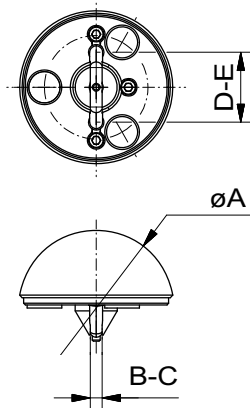

FX Adapter

magnetic, elongated, self-centering

Nr.	A	B	C	D	g
85203	36	2	9	30	30
89108	30	3	6	20	10

FX Adapter ^(DBGM)

magnetic, for slots

Nr.	A	B	C	D	E	g
281681	30	3,0	7,5	10,0	14,5	22
281682	36	4,0	8,5	12,0	16,5	36
281683	36	4,0	8,5	15,0	19,5	36
281684	36	5,0	9,5	16,0	20,5	36
281685	36	6,0	10,5	16,0	20,5	36

FX Adapter

magnetic, for fixing stud M4

Nr.	A	B	g
84801	30	M4	20
84802	25	M4	10

FX Adapter

magnetic, elongated, for fixing stud M4

Nr.	A	B	C	g
84805	25	M4	22	10