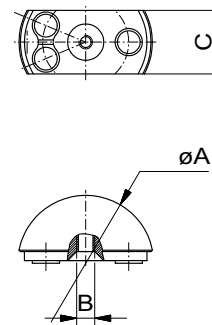

FX Adapter

magnetic, one flat surface, for fixing stud M4

Nr.	A	B	C	g
84808	30	M4	5	10
 84809	25	M4	5	10

FX Adapter 90°

magnetic, for fixing stud M4, corner cut to 90° angle

Nr.	A	B	C	g
84811	25	M4	5	10

FX Adapter

magnetic, parallel flat surfaces, for fixing stud M4

Nr.	A	B	C	g
84815	30	M4	14	12
84814	25	M4	14	8

FX Adapter with ball tip

magnetic, for concealed measuring points, with screw-on grip

Nr.	A	B	C	D	g
84820	25	M4	16	73	50