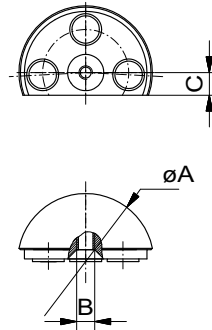

FX Adapter

magnetic, one flat surface, for fixing stud M4

Nr.	A	B	C	g
84808	30	M4	5	10
 84809	25	M4	5	10

FX Adapter 90°

magnetic, for fixing stud M4, corner cut to 90° angle

Nr.	A	B	C	g
84811	25	M4	5	10

FX Adapter

magnetic, parallel flat surfaces, for fixing stud M4

Nr.	A	B	C	g
84815	30	M4	14	12
84814	25	M4	14	8

FX Adapter with ball tip

magnetic, for concealed measuring points, with screw-on grip

Nr.	A	B	C	D	g
84820	25	M4	16	73	50