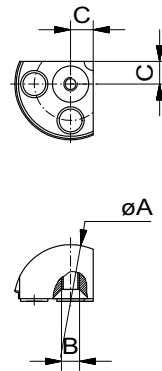

FX Adapter

magnetic, one flat surface, for fixing stud M4

Nr.	A	B	C	g
84808	30	M4	5	10
 84809	25	M4	5	10

FX Adapter 90°

magnetic, for fixing stud M4, corner cut to 90° angle

Nr.	A	B	C	g
84811	25	M4	5	10

FX Adapter

magnetic, parallel flat surfaces, for fixing stud M4

Nr.	A	B	C	g
84815	30	M4	14	12
84814	25	M4	14	8

FX Adapter with ball tip

magnetic, for concealed measuring points, with screw-on grip

Nr.	A	B	C	D	g
84820	25	M4	16	73	50