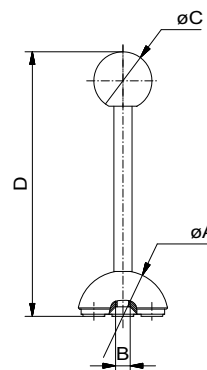

FX Adapter

magnetic, one flat surface, for fixing stud M4

Nr.	A	B	C	g
84808	30	M4	5	10
 84809	25	M4	5	10

FX Adapter 90°

magnetic, for fixing stud M4, corner cut to 90° angle

Nr.	A	B	C	g
84811	25	M4	5	10

FX Adapter

magnetic, parallel flat surfaces, for fixing stud M4

Nr.	A	B	C	g
84815	30	M4	14	12
84814	25	M4	14	8

FX Adapter with ball tip

magnetic, for concealed measuring points, with screw-on grip

Nr.	A	B	C	D	g
84820	25	M4	16	73	50